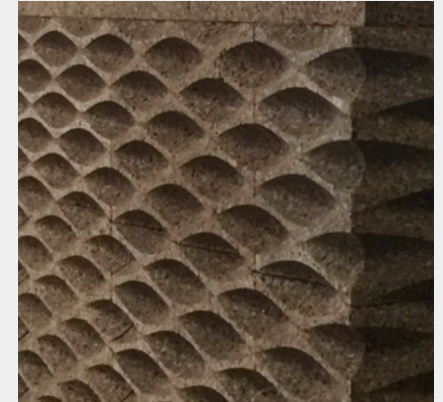

Thermacork Decorative Panels

Thermacork's Decorative wallboard is made of 100% cork and can be designed and molded to any custom design. Under the effect of pressure and superheated steam, cork granules expand and are agglomerated avoiding any type of added adhesives. The product comes in 2"-2 3.4" thickness which gives it acoustic properties and allows it to work as thermal insulation as well. Cork is a 100% biodegradable material. The product installation is via an adhesive, please check with the manufacturer for a recommended healthier adhesive.

| CATEGORY | MANUFACTURER |
|------------------|--------------|
| Wall Panel, Cork | Thermacork |

MATERIAL COMPOSITION*

100% cork

**as reported by the manufacturer*

AVAILABLE SIZING

39" x 19 5/8"

CERTIFICATIONS & DISCLOSURES